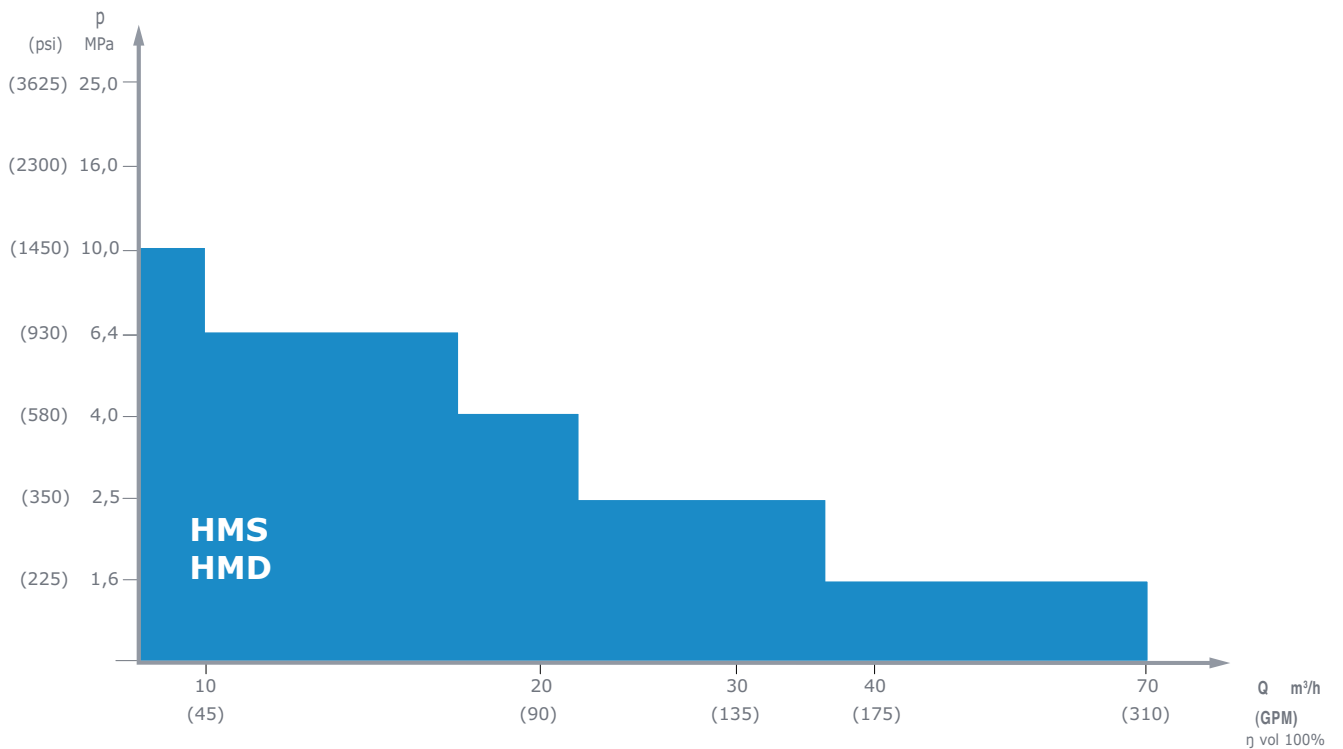

PERFORMANCE CHART

Hydraulic Membrane Pumps HM Series

Transfer Applications

PERFORMANCE CHART

Hydraulic Membrane Pumps HM Series

Filter Press Feed Applications